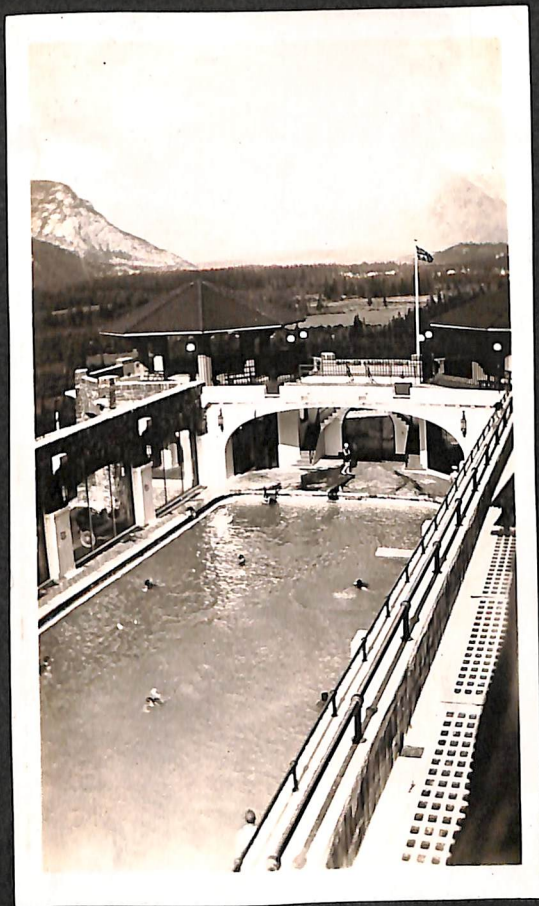

Spring Styles,
1920.

The Proposal.

Smash Rock

~ Stanley Park
Pelican ~

~ Kaslo ~

Studying
with
Bert & milk

WRIGHT

Ida Boyd at Banff
Sept 1921

Devil's Canyon

Fish Hatcheries,
Banff

Ida -
and -
Jul -

Sulphur Baths
Bath.

- Kaslo Environs -

Crangfield

Pastoral Scene

The Yaks